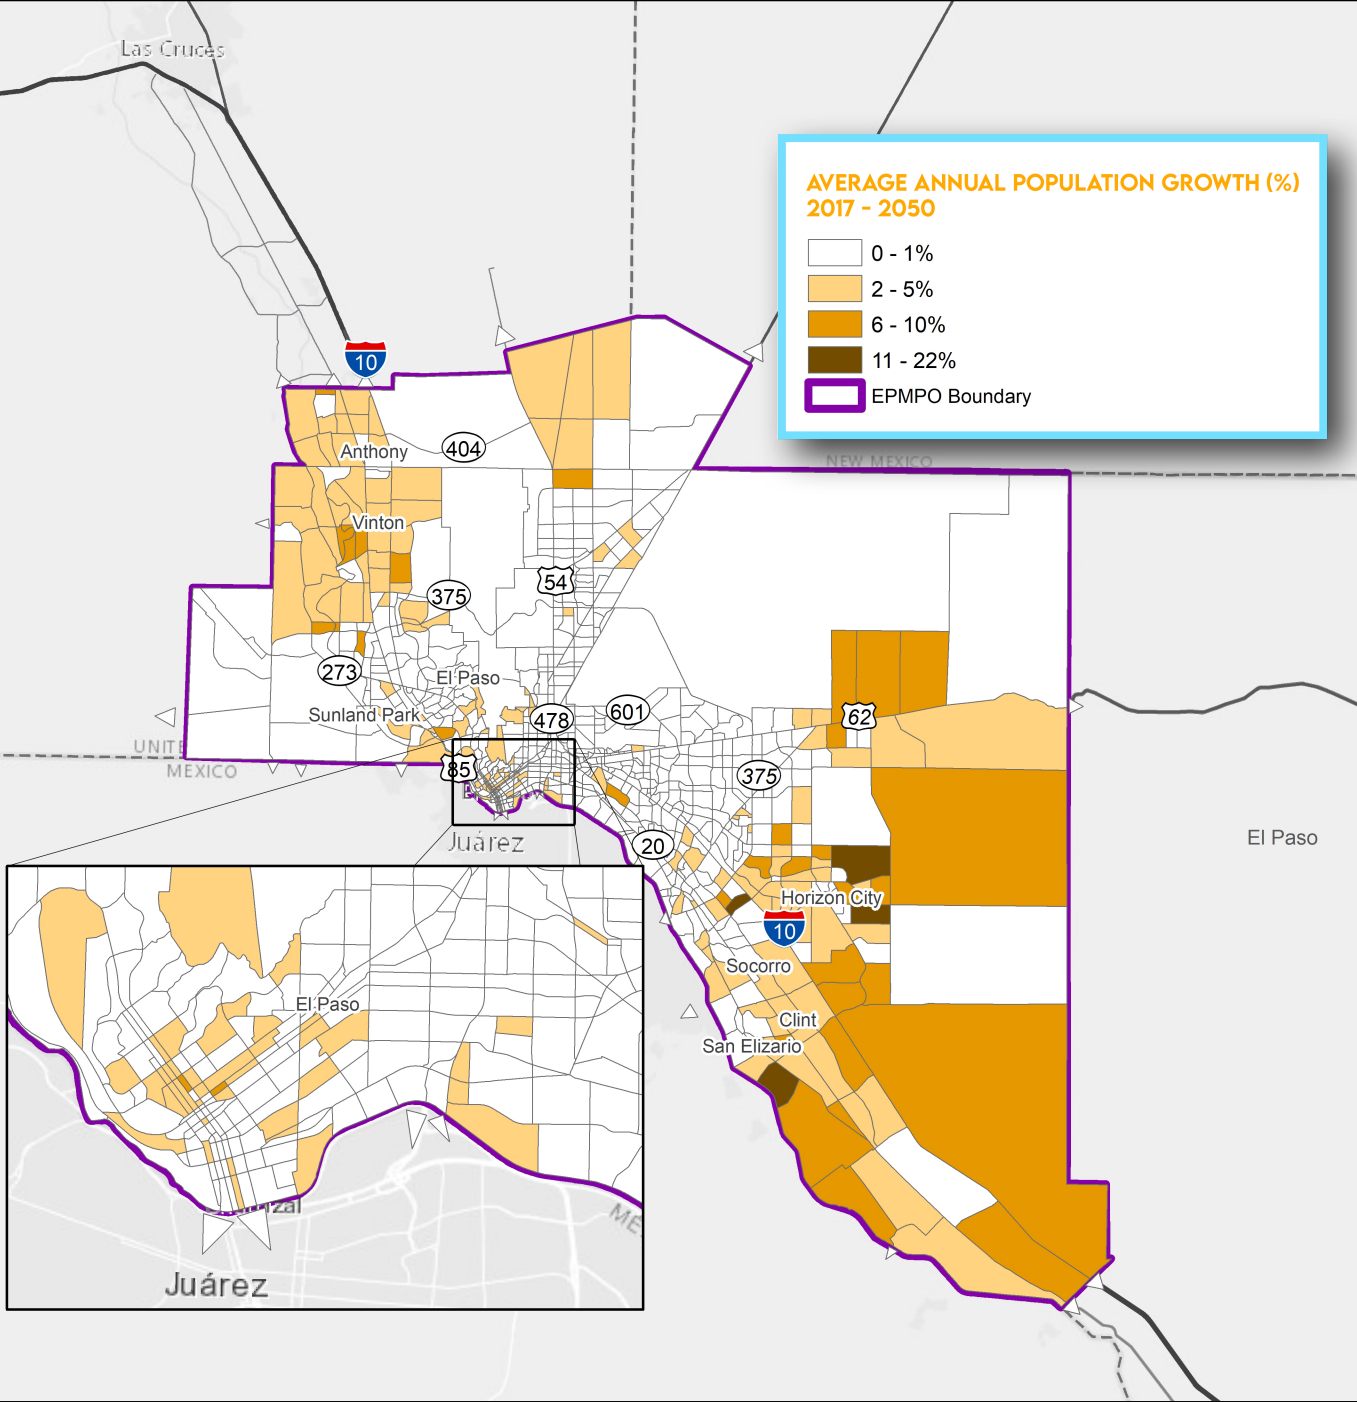

Las Cruces

**AVERAGE ANNUAL POPULATION GROWTH (%)
2017 - 2050**

-  0 - 1%
-  2 - 5%
-  6 - 10%
-  11 - 22%
-  EPMPO Boundary

UNITED STATES OF AMERICA
MEXICO

NEW MEXICO

El Paso

Juárez